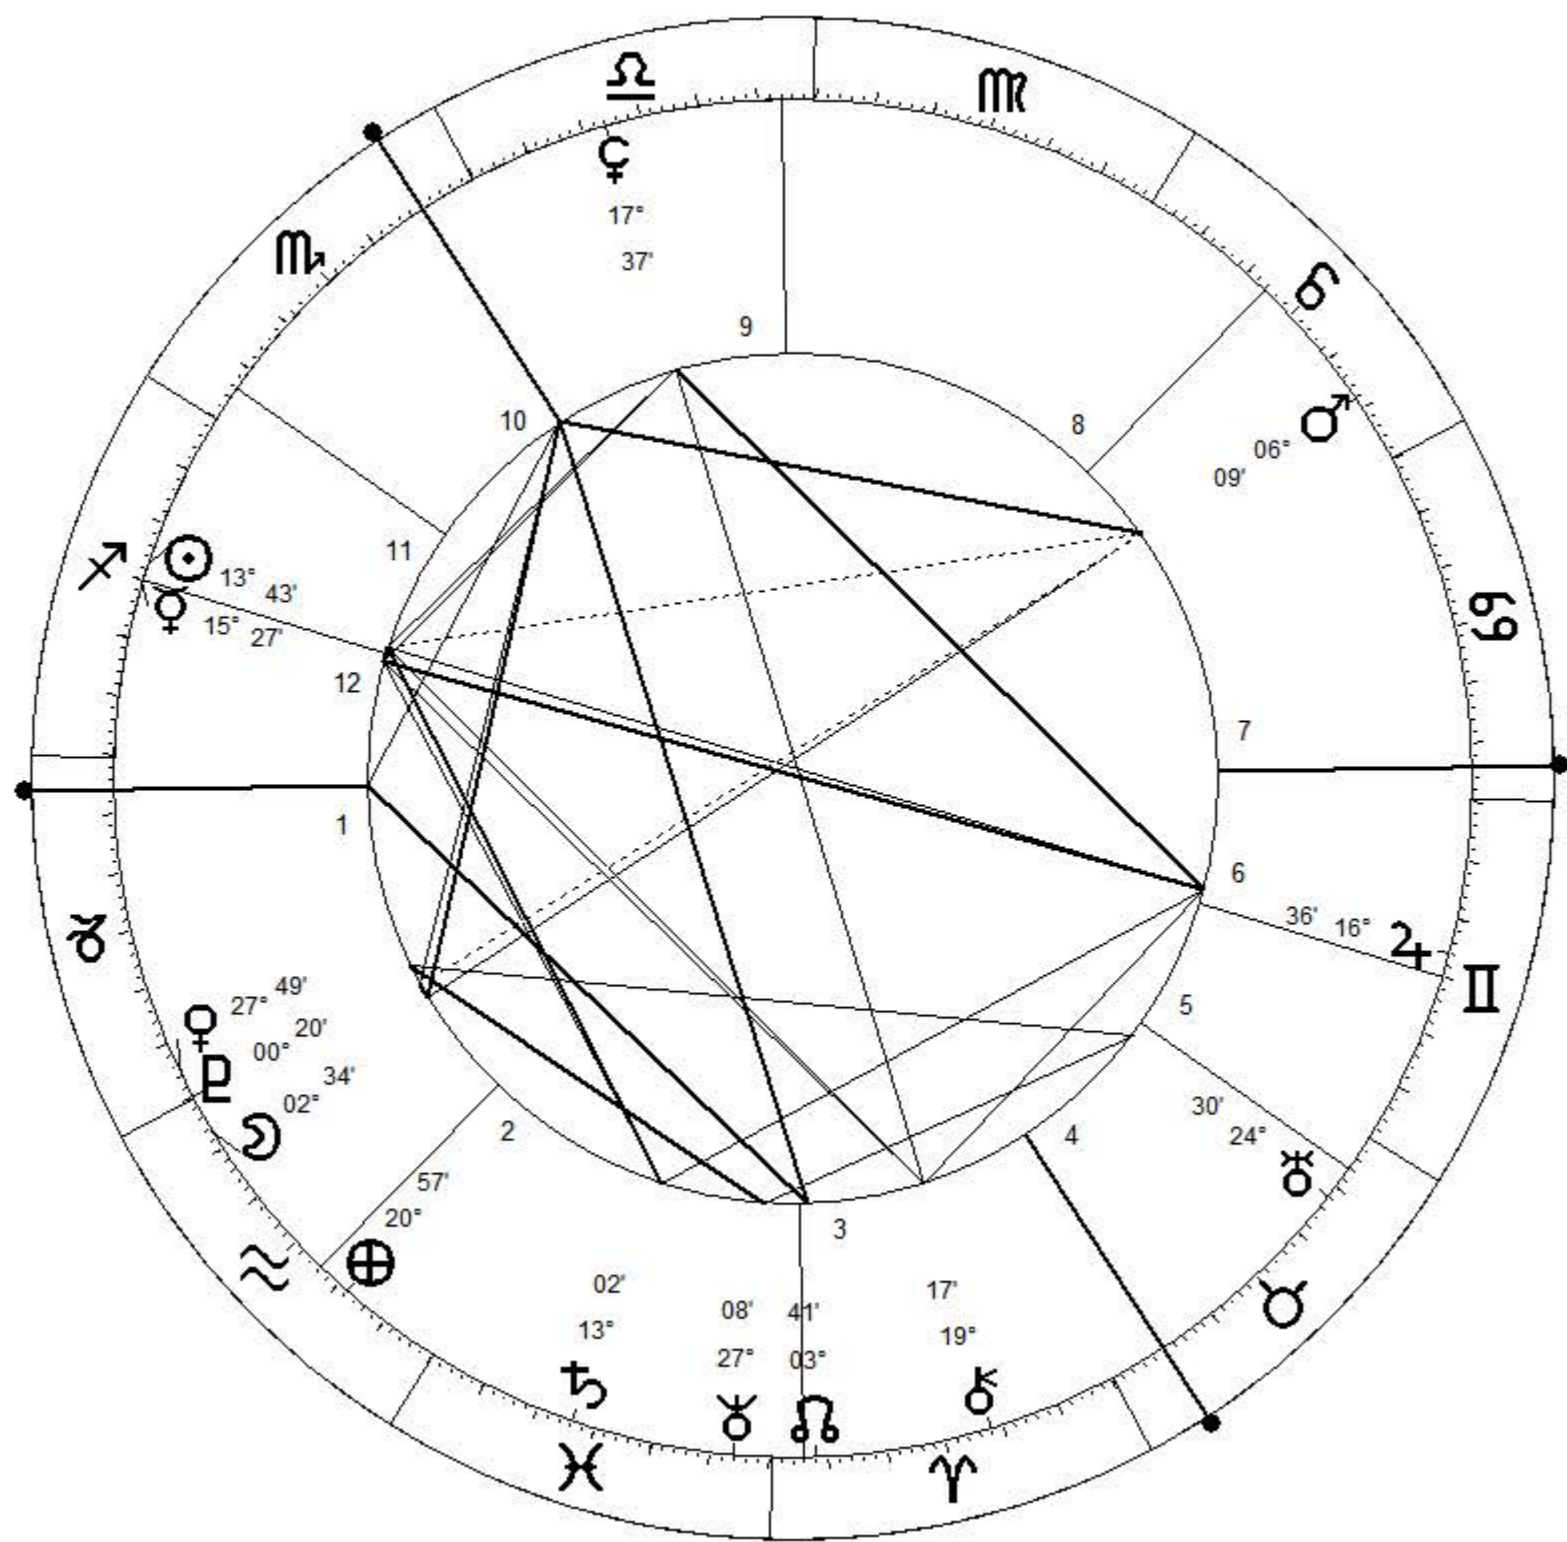

ontslag Bamier  
 05-12-2024 10:00:00  
 Paris, France, 2e21, 48n51  
 13°43'08" 11  
 02°34'26" 1  
 15°26'43" 12 r  
 27°49'03" 1  
 06°09'13" 7  
 16°35'47" 6 r  
 13°02'11" 2  
 24°29'53" 4 r  
 27°07'58" 2 r  
 00°19'38" 1  
 03°41'25" 3 r  
 19°16'35" 3 r  
 17°36'37" 9  
 20°57'23" 2  
 Placidus St: 14:08:01  
 Mc 04°15'50"  
 11 26°25'01"  
 12 14°26'09"  
 As 02°06'05"  
 2 17°01'01"  
 3 02°37'10"

	Teken	Huis
V	33	36
A	22	20
L	27	31
W	18	12-
H	23	45
V	37	36
B	40	18